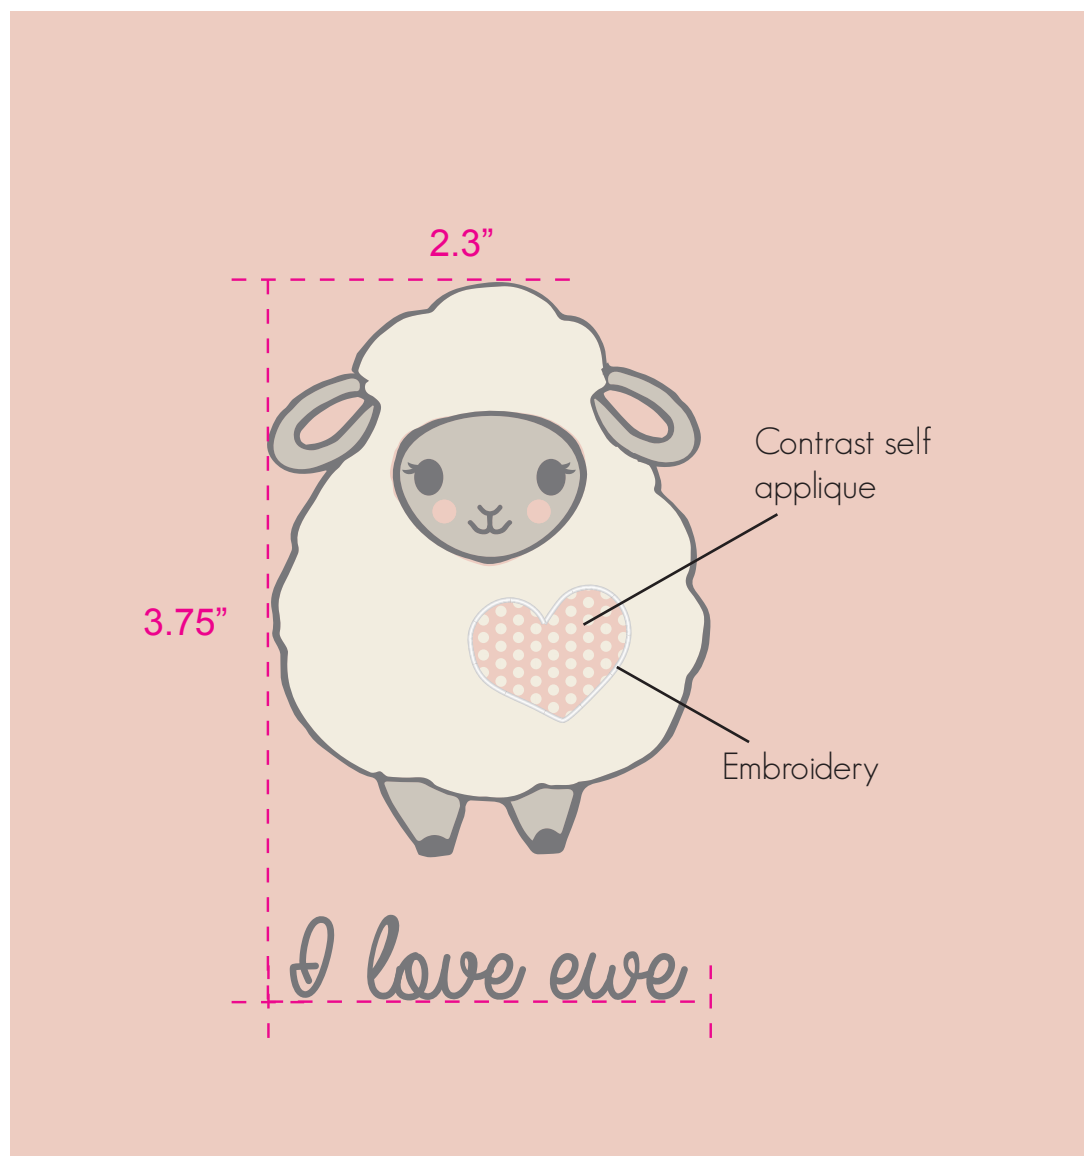

Details:

- * 100% Cotton Interlock GSM TBC
- * self binding along neckline and leg openings

OPTION 1

OPTION 2

MAIN BODY COLOUR:

PALE DOGWOOD
13-1404 TCX

Screen print with applique

Applique

APPLIQUE COLOURS:

EGRET
11-0103 TCX

PALE DOGWOOD
13-1404 TCX

EMBROIDERY COLOUR:

EGRET
11-0103 TCX

PRINT COLOURS:

PALE DOGWOOD
13-1404 TCX

EGRET
11-0103 TCX

MOONBEAM
13-0000 TCX

BRUSHED NICKEL
18-5102TCX

Girl Lamb All Over Print
ARTWORK IS ACTUAL SIZE

Screen print with water based ink

PRINT COLOUR:

PALE DOGWOOD
13-1404 TCX

EGRET
11-0103 TCX

MOONBEAM
13-0000 TCX

BRUSHED NICKEL
18-5102TCX