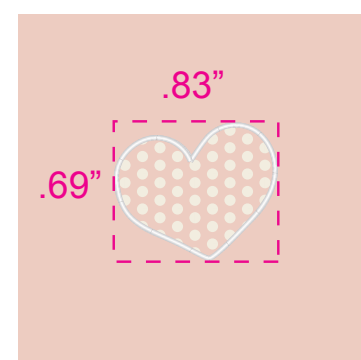

Details:

- * 100% Cotton Interlock GSM TBC
- * self binding along neckline and leg openings

OPTION 1

OPTION 2

MAIN BODY COLOUR:

PALE DOGWOOD
13-1404 TCX

Screen print with applique

Applique